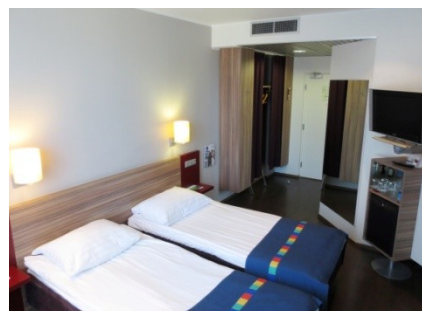

### Accommodation offer for 26.06.-04.07.2016

	Single use/per room/ per night	Double use /per room/ per night
<b>Guest room</b>	70.00 EUR	78.00 EUR
<b>Guest room Premium</b>	80.00 EUR	88.00 EUR

### Rates include:

- **Super buffee breakfast** - an extensive buffet which features hot breakfast selections and fresh fruit and pastries.
- **Free wireless** internet access in the entire hotel
- VAT 9%

### Guest Room

- 12 - 18 m<sup>2</sup>
- TV and cable TV
- Air Conditioning
- Direct Dial Telephone
- Hair Dryer
- Free Wireless Internet Connection
- Rooms with a shower
- Minibar

### Guest Room Premium

- 20 - 33 m<sup>2</sup>
- ... in addition to Guest Room category
- New renovated spacious rooms, including safe deposit box